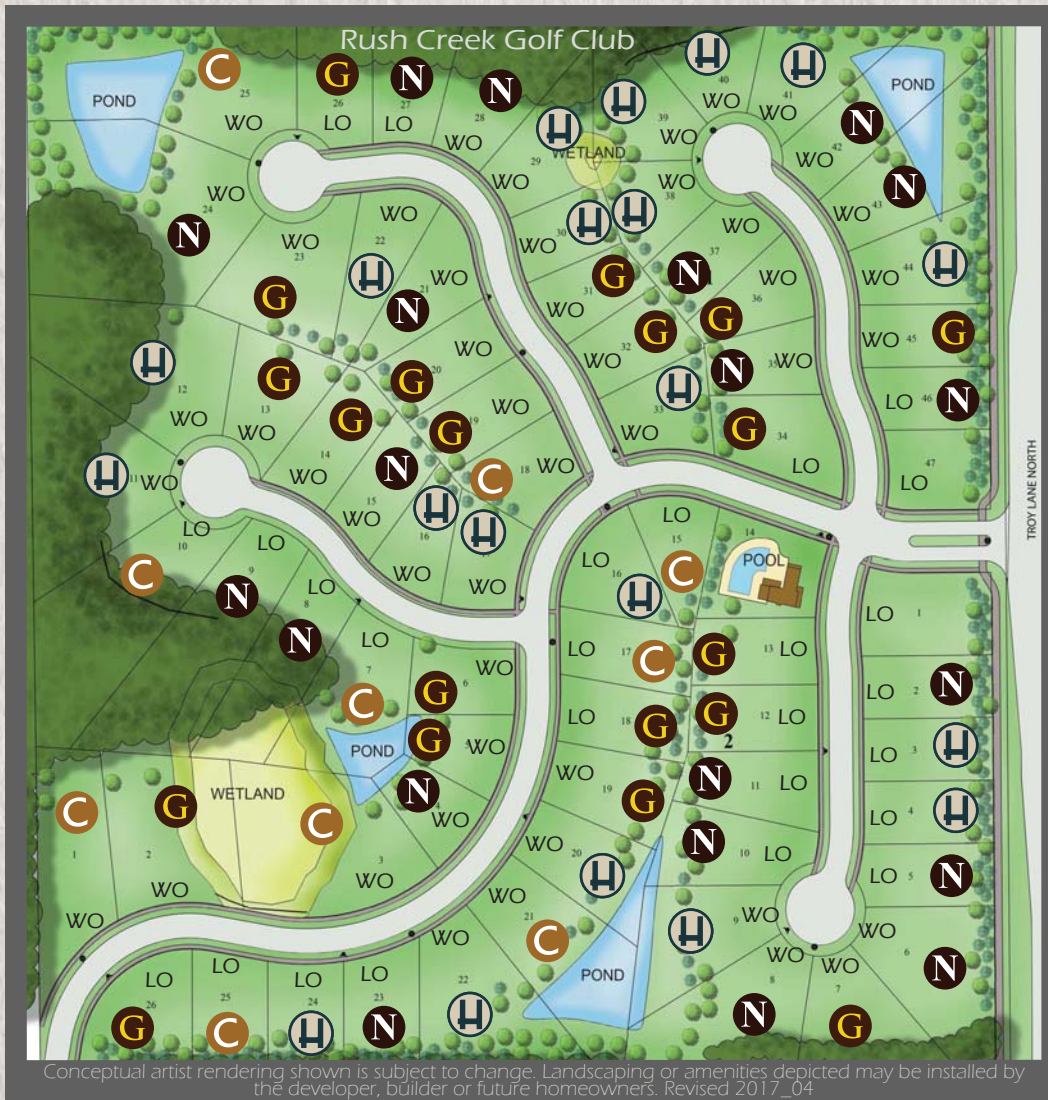

WOODS

AT RUSH CREEK

- 72 LUXURY HOME SITES
- MAPLE GROVE SCHOOLS
- PRESERVED WETLANDS & WOODS
- COMMUNITY PARK
- OVER 50 CUL-DE-SAC LOTS
- COMMUNITY CLUBHOUSE & POOL

WOODSATRUSHCREEK.COM

AARON LOWE | 952.200.4481
NIHHOMES.COM